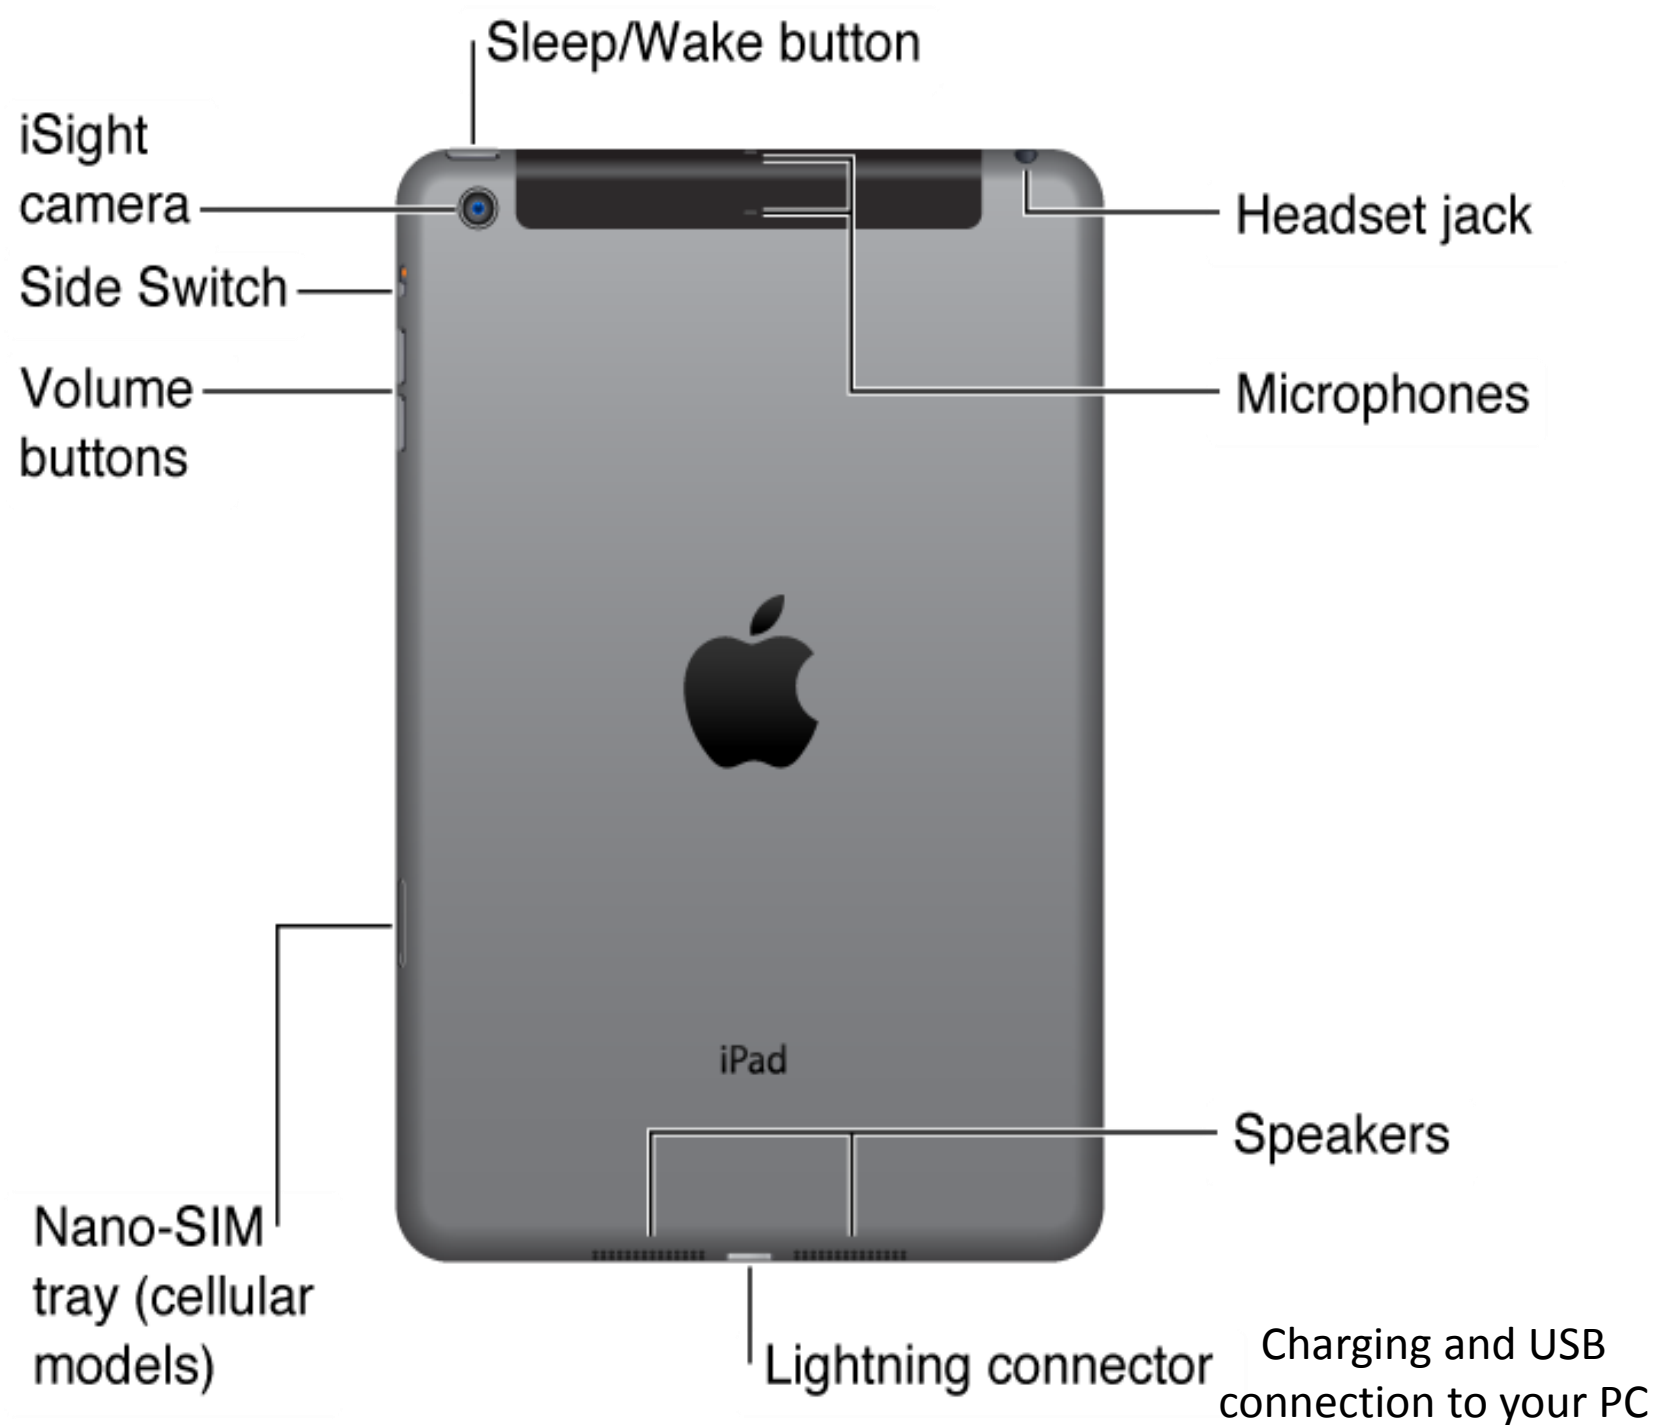

iPad 101

Jere Minich

APCUG Advisor, Region 5, Florida

Program Chair, Lake-Sumter Computer Society,
Leesburg, FL

Overview - iPad 101

This presentation will cover:

- Physical Components
- Turning on the iPad
- Basic iPad Operations
- Using the Keyboard
- Connecting to the Internet
- Settings
- iPad Quick Access
- Putting the iPad to sleep or Off

What the iPad looks like from the back side

What the iPad looks like from the front side

**Turn ON the
iPad with the
Sleep Wake
Button**

Sleep/Wake
button