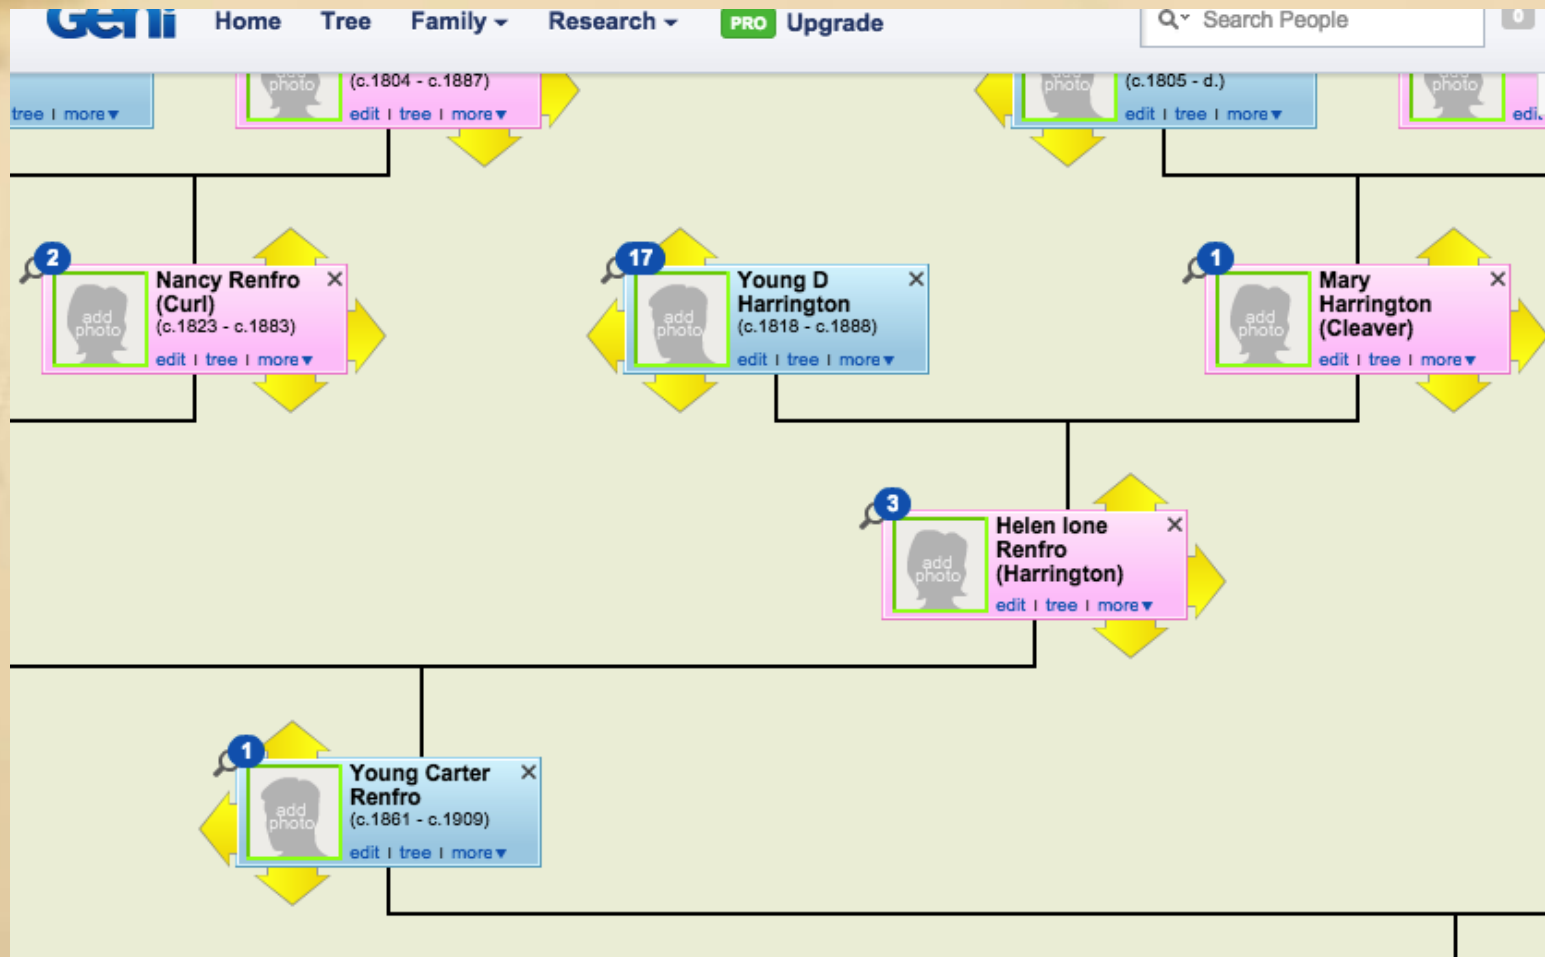

Geni.com – Blue Circles