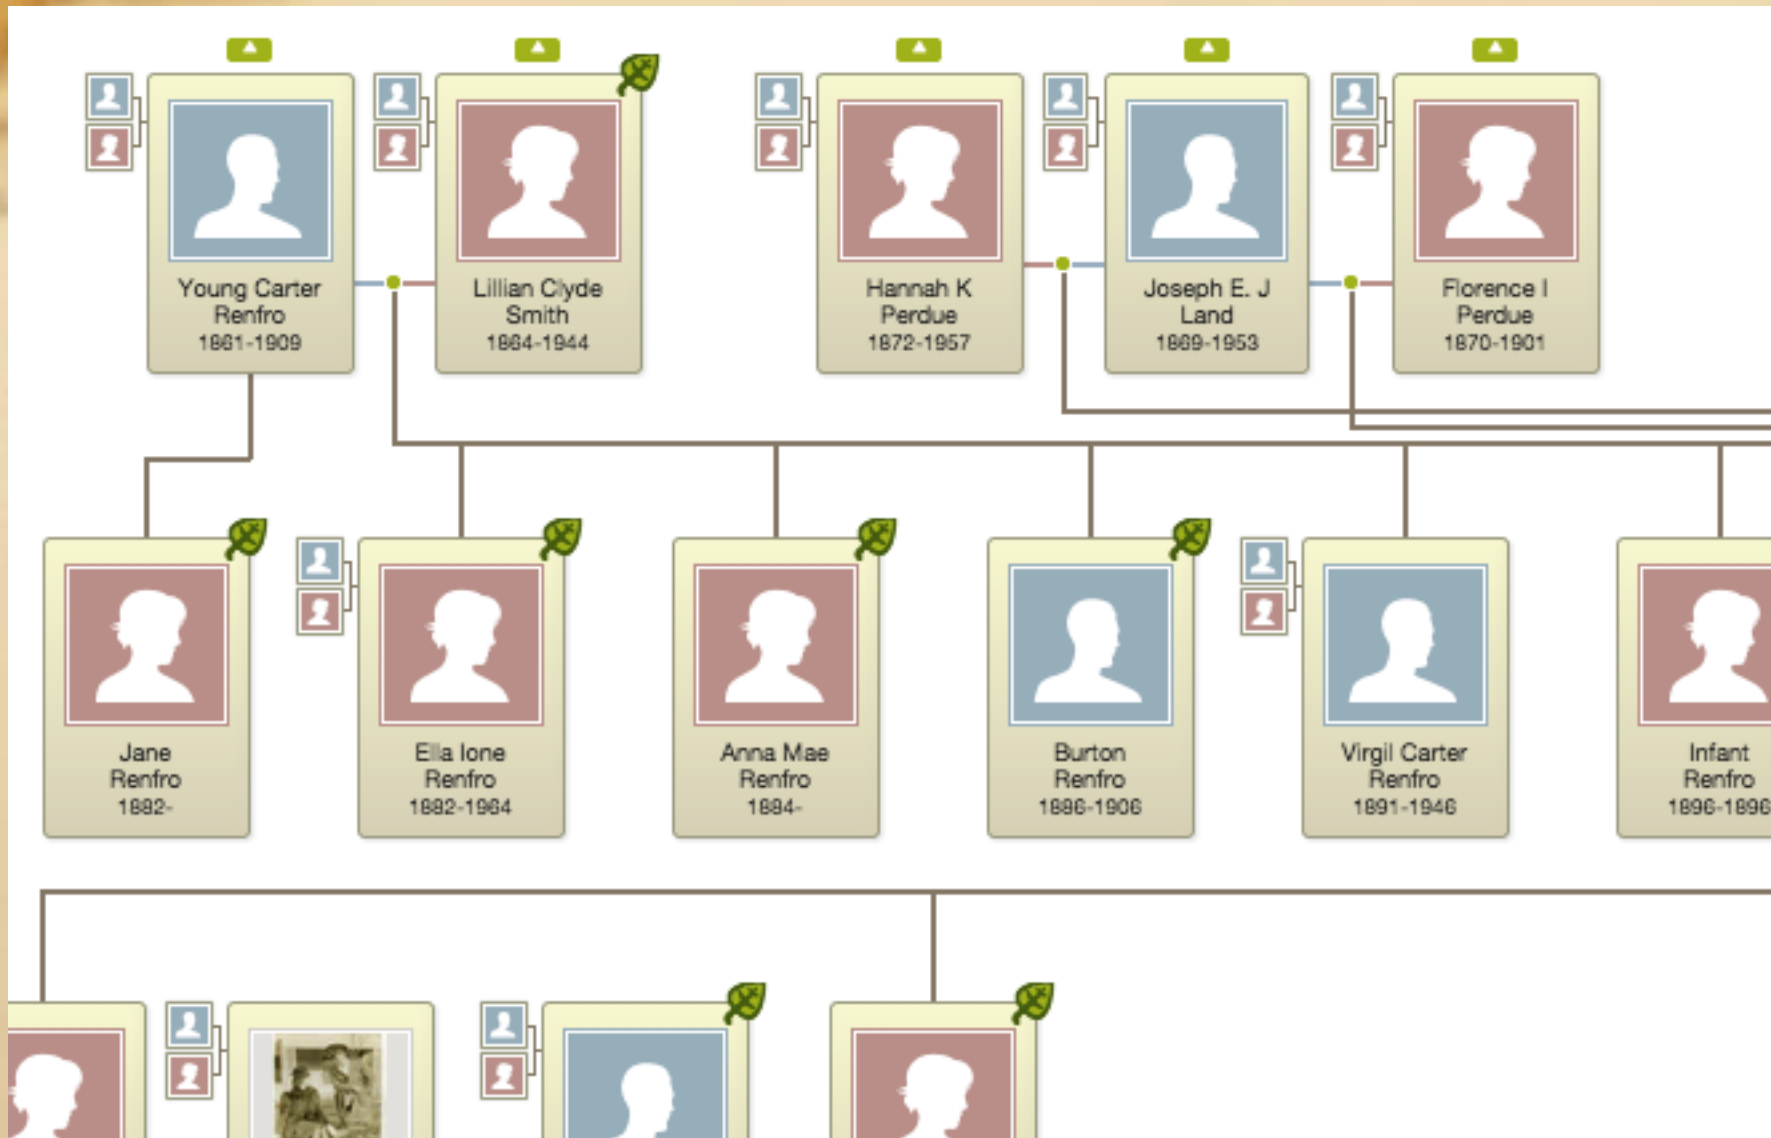

# MyHeritage / Geni - Ugly

- Can be tied to Facebook
- No research notes
- Cost (9.95/month)

# “Shaky Leaf” Syndrome

<Computer is leading you>

# Ancestry.com – Shaky Leaves